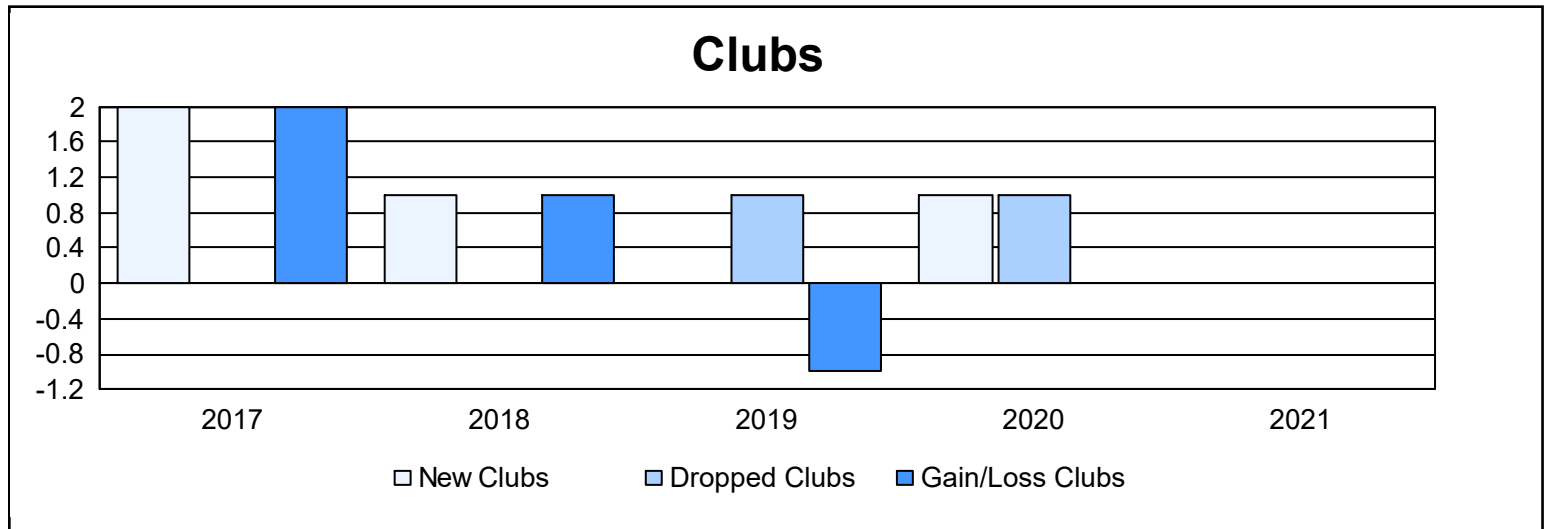

Year	New Clubs	Dropped Clubs	Gain/ Loss Clubs	New Members	Charter Members	Reinstate Members	Transfer Members	Total Member Added	Total Members Dropped	Gain/ Loss Members
2016-2017	2	0	2	109	43	6	4	162	139	23
2017-2018	1	0	1	109	21	1	8	139	169	-30
2018-2019	0	1	-1	74	1	7	3	85	114	-29
2019-2020	1	1	0	111	22	1	3	137	140	-3
2020-2021	0	0	0	98	1	5	2	106	152	-46
<b>Average</b>	<b>1</b>	<b>0</b>	<b>0</b>	<b>100</b>	<b>18</b>	<b>4</b>	<b>4</b>	<b>126</b>	<b>143</b>	<b>-17</b>

### Membership Composition June 2021 Cumulative