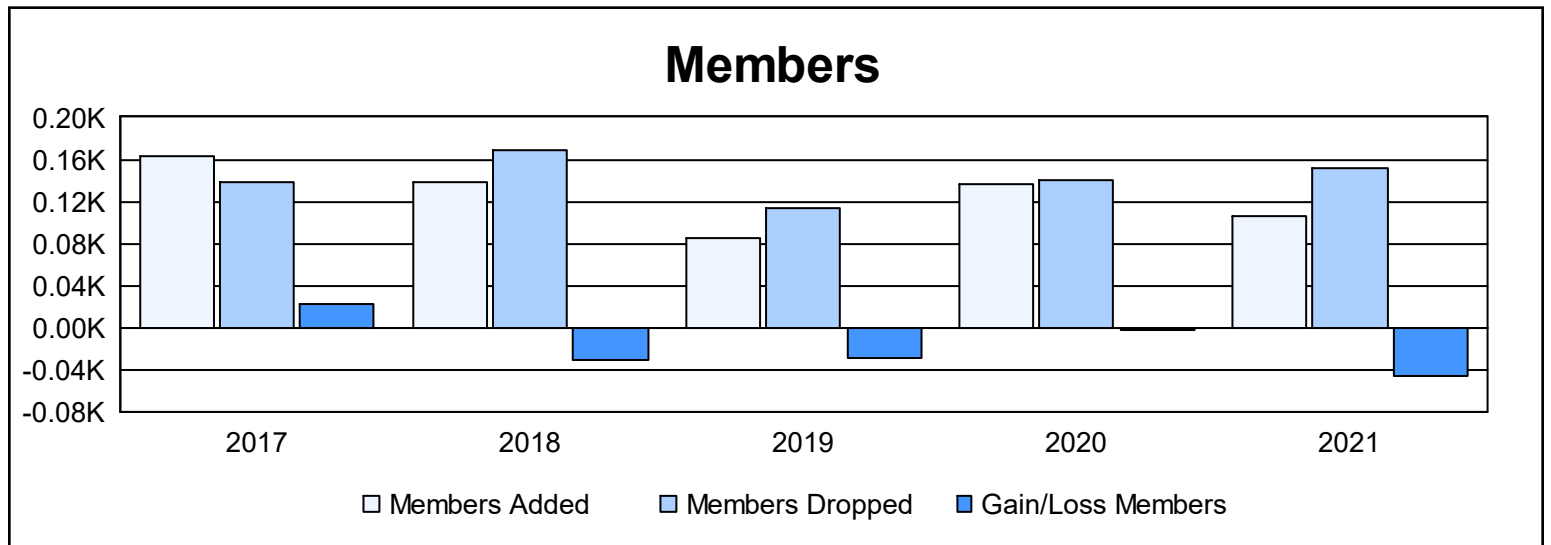

Year	New Clubs	Dropped Clubs	Gain/ Loss Clubs	New Members	Charter Members	Reinstate Members	Transfer Members	Total Member Added	Total Members Dropped	Gain/ Loss Members
2016-2017	2	0	2	109	43	6	4	162	139	23
2017-2018	1	0	1	109	21	1	8	139	169	-30
2018-2019	0	1	-1	74	1	7	3	85	114	-29
2019-2020	1	1	0	111	22	1	3	137	140	-3
2020-2021	0	0	0	98	1	5	2	106	152	-46
<b>Average</b>	<b>1</b>	<b>0</b>	<b>0</b>	<b>100</b>	<b>18</b>	<b>4</b>	<b>4</b>	<b>126</b>	<b>143</b>	<b>-17</b>

### Membership Composition June 2021 Cumulative