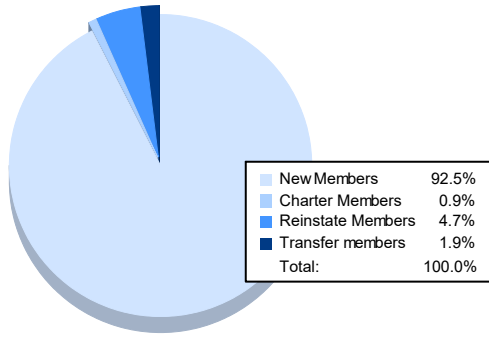

Year	New Clubs	Dropped Clubs	Gain/ Loss Clubs	New Members	Charter Members	Reinstate Members	Transfer Members	Total Member Added	Total Members Dropped	Gain/ Loss Members
2016-2017	2	0	2	109	43	6	4	162	139	23
2017-2018	1	0	1	109	21	1	8	139	169	-30
2018-2019	0	1	-1	74	1	7	3	85	114	-29
2019-2020	1	1	0	111	22	1	3	137	140	-3
2020-2021	0	0	0	98	1	5	2	106	152	-46
<b>Average</b>	<b>1</b>	<b>0</b>	<b>0</b>	<b>100</b>	<b>18</b>	<b>4</b>	<b>4</b>	<b>126</b>	<b>143</b>	<b>-17</b>

### Membership Composition June 2021 Cumulative